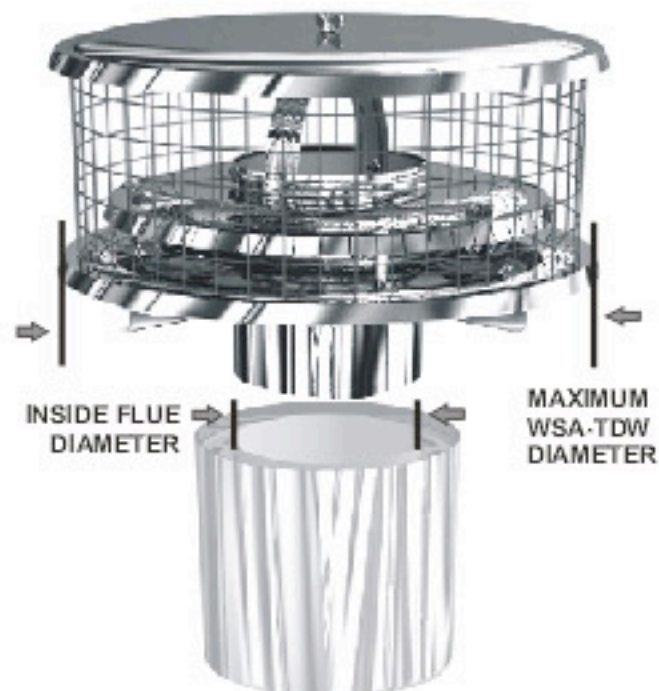

WEATHERSHIELD® SPECIFICATIONS

WeatherShield™ Model WSA-TDW

Application: For double wall or triple wall round, air cooled chimneys. This is the ideal cap for excluding rain, snow, animals, leaves, and other debris from the chimney. 100% stainless steel construction assures long life and rust-free performance. Uses "spring fit" for easy installation and fast removal for chimney cleaning.

Standard Materials: 100% austenitic stainless steel.

Alternate materials: Copper (Model WSC-TDW) and Type 316 stainless steel (Model WSM-TDW) for marine environments.

MODEL # (1" SCREEN OPENING*)	MODEL # (1/2" SCREEN OPENING*)	INSIDE FLUE DIAMETER (INCHES)	MAXIMUM DIAMETER (INCHES)	SHIPPING WEIGHT (POUNDS)
WSA-5-TDW	WSA-5-TDW-S5	5	16	5.5
WSA-6-TDW	WSA-6-TDW-S5	6	16	5.5
WSA-7-TDW	WSA-7-TDW-S5	7	16	5.5
WSA-8-TDW	WSA-8-TDW-S5	8	16	5.5
WSA-9-TDW	WSA-9-TDW-S5	9	16	5.5
WSA-9.5-TDW	WSA-9.5-TDW-S5	9.5	16	5.5
WSA-10-TDW	WSA-10-TDW-S5	10	16	6
WSA-11-TDW	WSA-11-TDW-S5	11	19	9
WSA-12-TDW	WSA-12-TDW-S5	12	19	9
WSA-13-TDW	WSA-13-TDW-S5	13	19	9
WSA-14-TDW	WSA-14-TDW-S5	14	19	9

SIZES: Custom sizes available up to 48". Call for price and specific requirements.

CHIMNEY TYPES: Double wall or triple wall round, air cooled.

SCREENS: Available as noted above in 1" and 1/2" mesh openings. Check local regulations for what is required in your area.