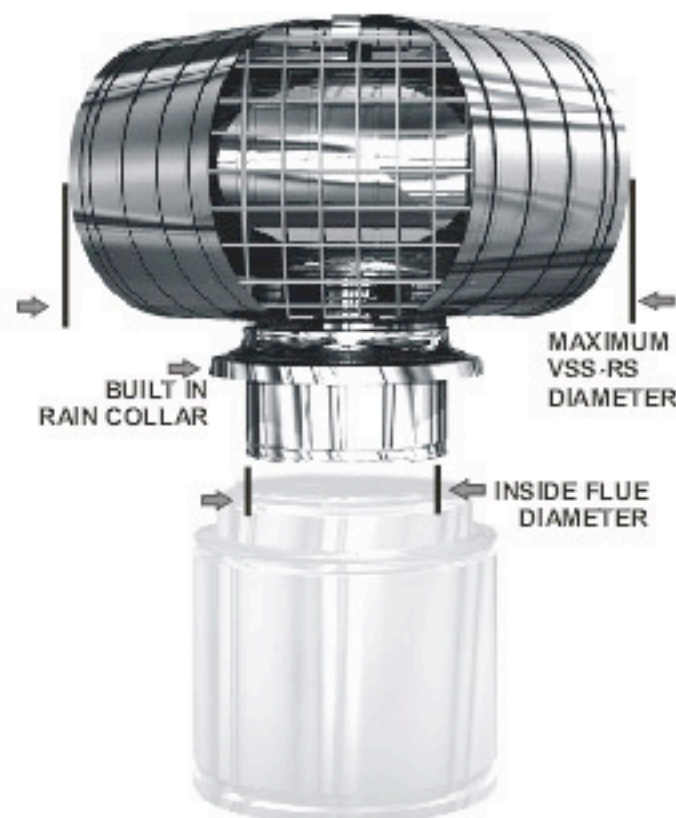

VACU-STACK® SPECIFICATIONS

Vacu-Stack® Model VSS-RS (RAINSEAL™)

WITH SCREEN AND BUILT-IN RAIN COLLAR

Application: Extra rain protection for round chimneys other than air cooled and for masonry chimneys using the ICP masonry adapter. This is the premier cap for solving common wind-related chimney draft problems caused by conditions such as hills and mountains in the vicinity, tall trees near the chimney, or tall buildings nearby.

Standard Materials: 100% austenitic stainless steel, stainless steel screen.

Alternate materials: Copper and Type 316 stainless steel for marine environments.

MODEL # (1" SCREEN OPENING*)	MODEL # (1/2" SCREEN OPENING*)	INSIDE FLUE DIAMETER (INCHES)	MAXIMUM DIAMETER (INCHES)	SHIPPING WEIGHT (POUNDS)
VSS-4-RS-S	VSS-4-RS-S5	4	8	7
VSS-5-RS-S	VSS-5-RS-S5	5	13	7
VSS-6-RS-S	VSS-6-RS-S5	6	13	9
VSS-7-RS-S	VSS-7-RS-S5	7	13	9
VSS-8-RS-S	VSS-8-RS-S5	8	13	12
VSS-9-RS-S	VSS-9-RS-S5	9	13	14
VSS 9.5-RS-S	VSS-9.5-RS-S5	9.5	13	14
VSS-10-RS-S	VSS-10-RS-S5	10	13	14
VSS-11-RS-S	VSS-11-RS-S5	11	16	22
VSS-11.5-RS-S	VSS-11.5-RS-S5	11.5	16	22
VSS-12-RS-S	VSS-12-RS-S5	12	16	22

SIZES: Custom sizes available up to 48". Call for price and specific requirements.

CHIMNEY TYPES: Single wall, solid pack insulated, Class A, B vent, and square or rectangular masonry chimneys using ICP masonry adapter.