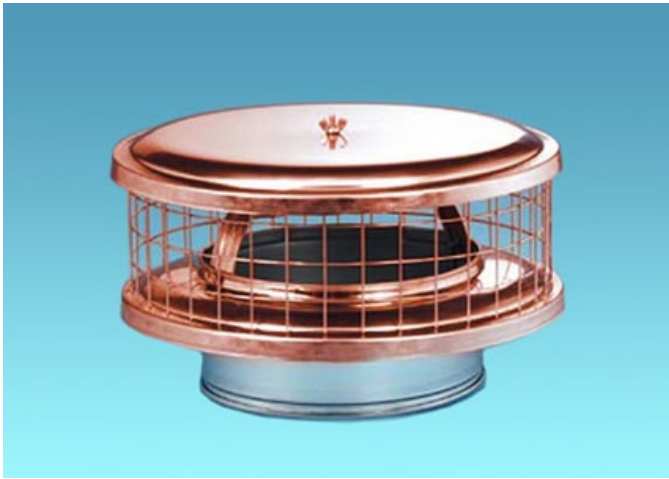

ASK AN EXPERT! CALL 508-695-7000

WSC[®] S5 LARGE WEATHERSHIELD[®] CHIMNEY CAPS

The WeatherShield[®] Chimney Caps are available in a flue sizes that range from 3" to 22" inside flue diameters. Lid sizes include 13", 16", 19", 23" and 28". Lid designs may vary on larger lids. Chimney caps help maintain a chimney's optimum performance by keeping out rain, snow, leaves, debris, squirrels, birds and other animals. Large size models include a fixed SS screen that provides a measure of safety by helping to contain sparks.

100% Copper and T304 stainless steel construction assures a long life and a rust-free performance.

This model is designed for round SS liners, solid pack chimneys, in non-coastal areas and has a 1" x 1" stainless steel screen mesh or 1/2" x 1/2" SS Screen option (S5). T316 stainless models are available for coastal areas. See WSM product model pages.

Popular Model Sizes

23" Lids

| | Flue pipe I.D. |
|-----------|----------------|
| WSC-13-S5 | 13" dia. |
| WSC-14-S5 | 14" dia. |
| WSC-15-S5 | 15" dia. |
| WSC-16-S5 | 16" dia. |
| WSC-17-S5 | 17" dia. |
| WSC-18-S5 | 18" dia. |

28" Lids

| | Flue pipe I.D. |
|-----------|----------------|
| WSC-19-S5 | 19" dia. |
| WSC-20-S5 | 20" dia. |
| WSC-21-S5 | 21" dia. |
| WSC-22-S5 | 22" dia. |

LIFETIME WARRANTY

OTHER SIZES AVAILABLE

**IMPROVED
CONSUMER
PRODUCTS INC.**