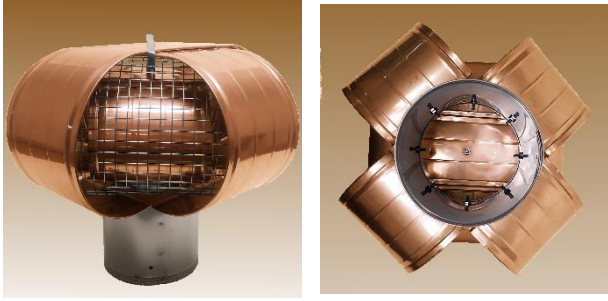

# VSC® S5 LARGE VACU-STACK® CHIMNEY CAPS

This is the premier chimney cap for solving common, wind-related draft problems. Wind problems often occur for homes that have hills, mountains, tall trees or taller buildings in the vicinity.

This cap also functions as a conventional chimney cap by protecting the chimney from rain, snow, debris, and animals. It is made of Austenitic Stainless Steel T304 and copper. Designed to fit round chimney liner and Class A solid pack chimneys.

## Popular Model Sizes

	23"	Flue pipe I.D.
VSC-15-S5		15" dia.
VSC-16-S5		16" dia.
VSC-17-S5		17" dia.
VSC-18-S5		18" dia.
VSC-20-S5		20" dia.
VSC-24-S5		24" dia.

---

**LIFETIME WARRANTY**

---

**OTHER SIZES AVAILABLE**