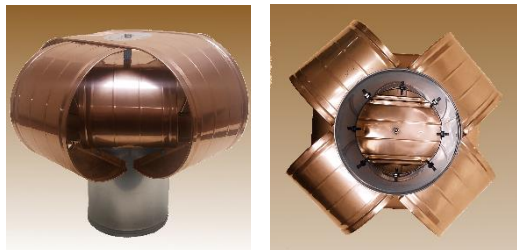

# VSC<sup>®</sup> LARGE VACU-STACK<sup>®</sup> CHIMNEY CAPS

This is the premier chimney cap for solving common, wind-related draft problems. Wind problems often occur for homes that have hills, mountains, tall trees or taller buildings in the vicinity.

This cap also functions as a conventional chimney cap by protecting the chimney from rain, snow, debris, and animals. It is made of Austenitic Stainless Steel T304 and copper. Designed to fit round chimney liner and Class A solid pack chimneys.